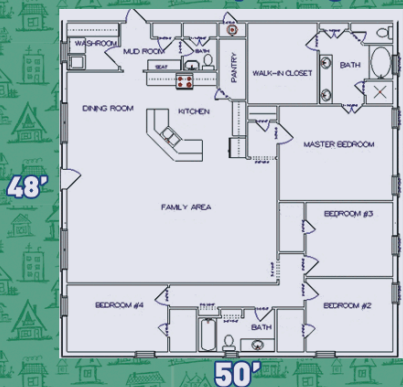

Floor Plan Ideas

+?' For Shop/Garage